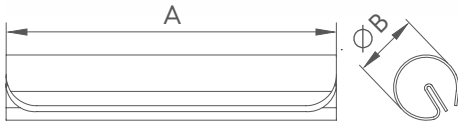

Gutter joint element Gutter stabilizer

EN 612:2006