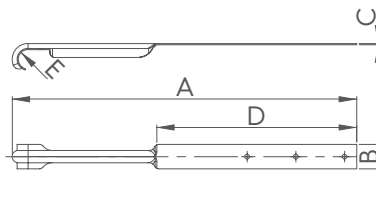

Pallet size (mm)

	125/87	150/100
X2	800	800
Y2	1200	1200
Z2	590	590

EJ 125	EJ 150		SJ
150	120	Pieces in Box 	80
64	64	Boxes on pallet 	64
6.0	5.6	Box 	4.1
402	370	Pallet 	280

Element size (mm)

	125/150
A	283
B	20
C	1.0
D	164
E	R9