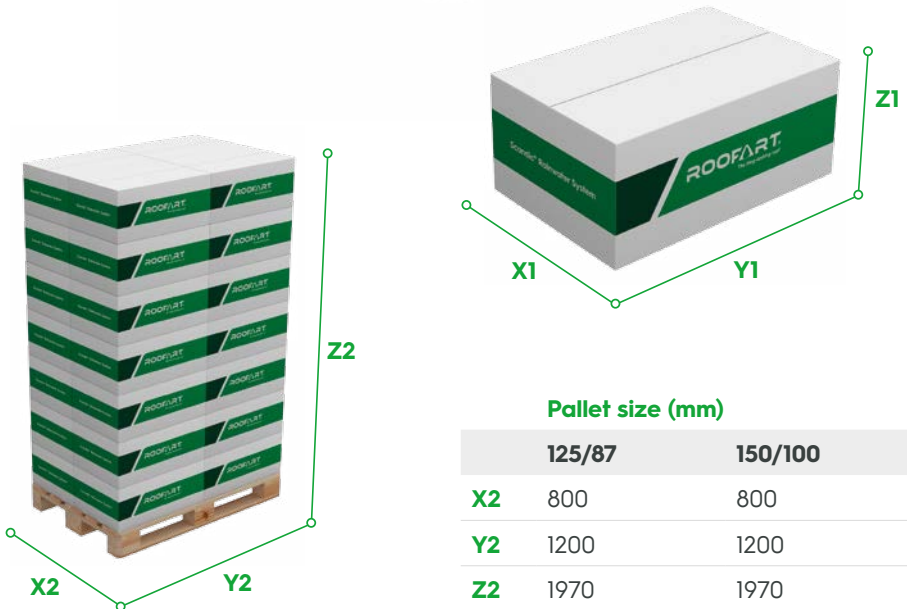

Round hopper

Pallet size (mm)		
	125/87	150/100
X2	800	800
Y2	1200	1200
Z2	1950	1950

Element size (mm)		
	125/87	150/100
A	200	250
B	86	98
C	200	250
D	40	40

Box size (mm)		
	125/87	150/100
X1	390	390
Y1	590	590
Z1	360	360

PC 87

PC 100

EAN-13 barcode	Colors	RAL	EAN-13 barcode
4.841.159.000.864	Wine red	3005	4.841.159.002.165
4.841.159.000.604	Brick red	3009	4.841.159.001.908
4.841.159.000.345	Red	3011	4.841.159.001.649
4.841.159.010.702	Green	6020	4.841.159.011.006
4.841.159.007.436	Iron grey	7011	4.841.159.007.726
4.841.159.008.013	Bricky	8004	4.841.159.008.303
4.841.159.001.120	Grey brown	8017	4.841.159.002.424
4.841.159.006.064	Brown	8019	4.841.159.006.354
4.841.159.006.644	Black	9005	4.841.159.006.934
4.841.159.001.380	White	9010	4.841.159.002.684
4.841.159.005.517	Copper		4.841.159.005.791
4.841.159.004.251	Zinc		4.841.159.004.503

PC 87

PC 100

Pieces in box		
	20	12
Boxes on pallet		
	20	20
Box		
	9.7	8.6
Pallet		
	212	190

NOTE: The real Colors might be different from printed Colors on the leaflets. Please, see the samples before choosing the desired color.