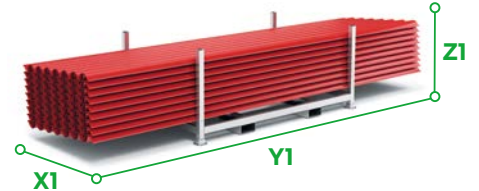

EN 612:2006

Pallet size (mm)

	125/87	150/100
X1	1200	1200
Y1	4000	4000
Z1	810	810