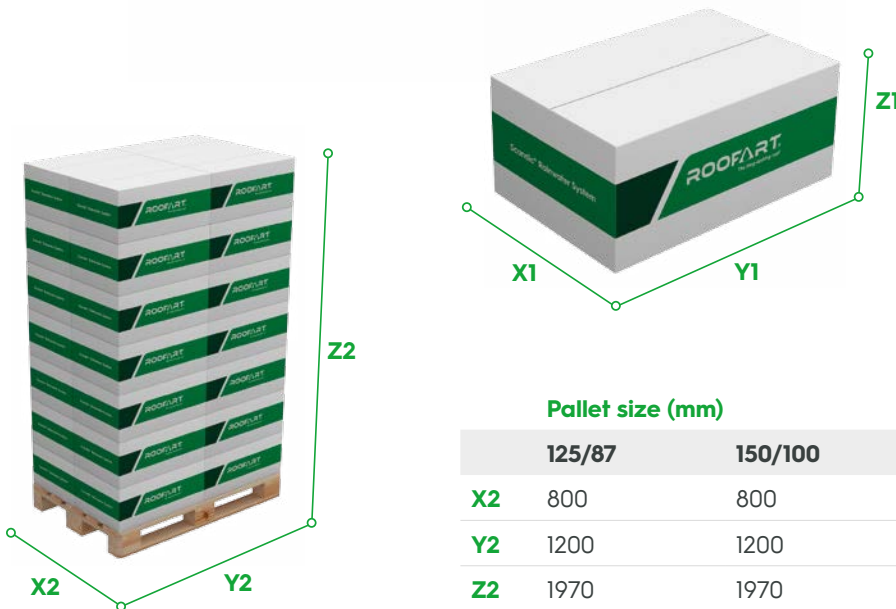

	125/87	150/100
X2	800	800
Y2	1200	1200
Z2	1635	1635

Box size (mm)

	125/87	150/100
X1	390	390
Y1	390	390
Z1	135	135

MB 87

MB 100

EAN-13 barcode	Colors	RAL	EAN-13 barcode
4.841.159.011.044	Wine red	3005	4.841.159.011.266
4.841.159.011.051	Brick red	3009	4.841.159.011.273
4.841.159.011.068	Red	3011	4.841.159.011.280
4.841.159.011.136	Green	6020	4.841.159.011.358
4.841.159.011.075	Iron grey	7011	4.841.159.011.297
4.841.159.011.082	Bricky	8004	4.841.159.011.303
4.841.159.011.099	Grey brown	8017	4.841.159.011.310
4.841.159.011.105	Brown	8019	4.841.159.011.327
4.841.159.011.112	Black	9005	4.841.159.011.334
4.841.159.011.129	White	9010	4.841.159.011.341
4.841.159.015.424	Copper		4.841.159.015.417
4.841.159.011.143	Zinc		4.841.159.011.365

MB 87

MB 100

Pieces in box		
	17	14
Boxes on pallet		
	66	66
Box		
	2.4	2.3
Pallet		
	178	168

NOTE: The real Colors might be different from printed Colors on the leaflets. Please, see the samples before choosing the desired color.

**PP
90°**

Corner overflow element 90°

Element size (mm)

	125/87	150/100
A	200	200
B	140	140
C	125	150
D	200	200
E	323	350

Pallet size (mm)

	125/87	150/100
X2	800	800
Y2	1200	1200
Z2	1970	1970

Box size (mm)