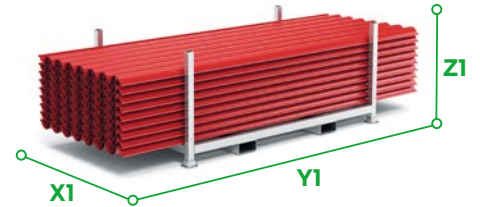

EN 612:2006

Pallet size (mm)

	125/87	150/100
X1	1200	1200
Y1	3000	3000
Z1	810	810