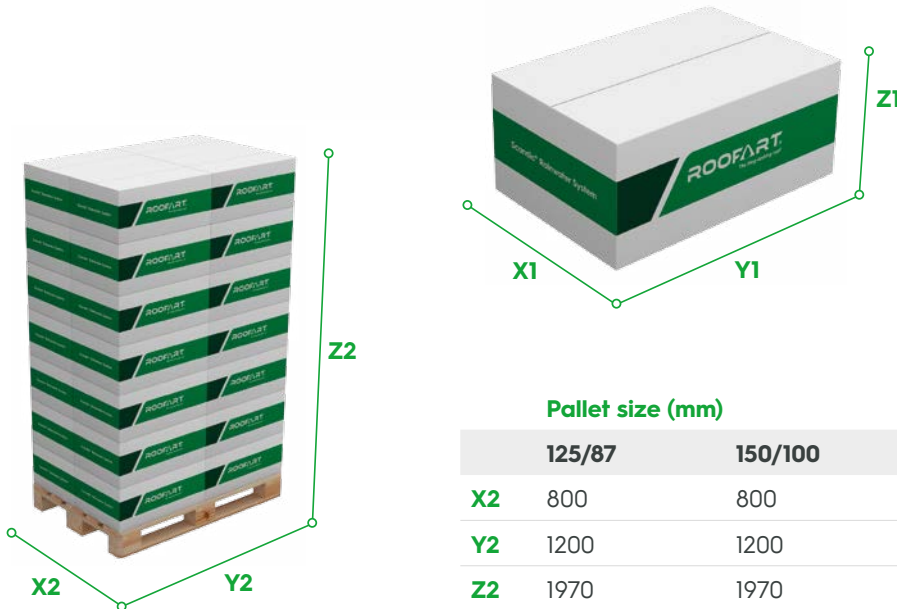

**PP
90°**

Corner overflow element 90°

Element size (mm)

	125/87	150/100
A	200	200
B	140	140
C	125	150
D	200	200
E	323	350

Pallet size (mm)

	125/87	150/100
X2	800	800
Y2	1200	1200
Z2	1970	1970

Box size (mm)

	125/87	150/100
X1	390	390
Y1	590	590
Z1	260	260

PP 125/90°

PP 150/90°

EAN-13 barcode	Colors	RAL	EAN-13 barcode
4.841.159.005.012	Wine red	 3005	4.841.159.005.159
4.841.159.004.978	Brick red	 3009	4.841.159.005.111
4.841.159.005.005	Red	 3011	4.841.159.005.142
4.841.159.010.726	Green	 6020	4.841.159.011.020
4.841.159.007.450	Iron grey	 7011	4.841.159.007.740
4.841.159.008.037	Bricky	 8004	4.841.159.008.327
4.841.159.004.985	Grey brown	 8017	4.841.159.005.128
4.841.159.006.088	Brown	 8019	4.841.159.006.378
4.841.159.006.668	Black	 9005	4.841.159.006.958
4.841.159.004.992	White	 9010	4.841.159.005.135
4.841.159.005.036	Copper		4.841.159.005.173
4.841.159.005.029	Zinc		4.841.159.005.166

PP 125

PC 150

	PP 125	PC 150
Pieces in box		
	6	6
Boxes on pallet		
	28	28
Box		
	4.5	5.1
Pallet		
	141	158

NOTE: The real Colors might be different from printed Colors on the leaflets. Please, see the samples before choosing the desired color.