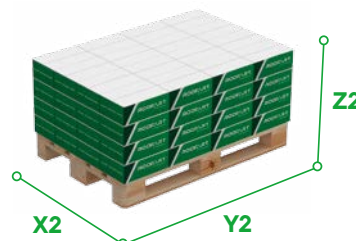

Pallet size (mm)

	125/87	150/100
X2	800	800
Y2	1200	1200
Z2	590	590