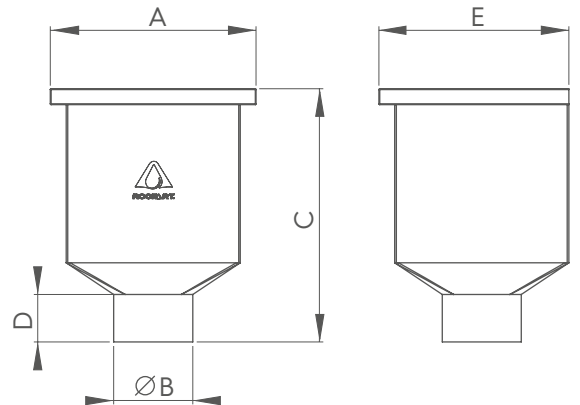

Element size (mm)

	125/87	150/100
A	260	260
B	86	98
C	320	320
D	60	60
E	240	240

Pallet size (mm)

	125/87	150/100
X2	800	800
Y2	1200	1200
Z2	1970	1970

Box size (mm)

	125/87	150/100
X1	390	390
Y1	590	590
Z1	260	260

PCD 87

PCD 100

EAN-13 barcode	Colors	RAL	EAN-13 barcode
4.841.159.011.150	Wine red	3005	4.841.159.011.372
4.841.159.011.167	Brick red	3009	4.841.159.011.389
4.841.159.011.174	Red	3011	4.841.159.011.396
4.841.159.011.242	Green	6020	4.841.159.011.464
4.841.159.011.181	Iron grey	7011	4.841.159.011.402
4.841.159.011.198	Bricky	8004	4.841.159.011.419
4.841.159.011.204	Grey brown	8017	4.841.159.011.426
4.841.159.011.211	Brown	8019	4.841.159.011.433
4.841.159.011.228	Black	9005	4.841.159.011.440
4.841.159.011.235	White	9010	4.841.159.011.457
4.841.159.015.295	Copper		4.841.159.015.301
4.841.159.011.259	Zinc		4.841.159.011.471

PCD 87 PCD 100

	PCD 87	PCD 100
Pieces in box		
	2	2
Boxes on pallet		
	28	28
Box		
	4.0	4.0
Pallet		
	130	130

NOTE: The real Colors might be different from printed Colors on the leaflets. Please, see the samples before choosing the desired color.