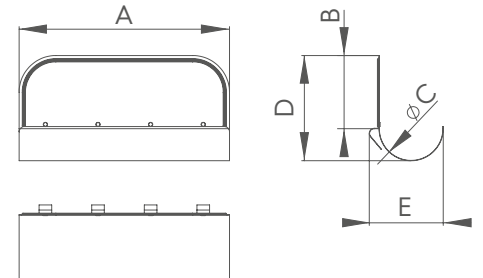

Element size (mm)

	125/87	150/100
A	400	400
B	140	140
C	125	150
D	200	230

Pallet size (mm)

	125/87	150/100
X2	800	800
Y2	1200	1200
Z2	1970	1970

Box size (mm)

	125/87	150/100
X1	390	390
Y1	590	590
Z1	260	260

PP 125/180°

PP 150/180°

EAN-13 barcode	Colors	RAL	EAN-13 barcode
4.841.159.005.081	Wine red	3005	4.841.159.005.227
4.841.159.005.043	Brick red	3009	4.841.159.005.180
4.841.159.005.074	Red	3011	4.841.159.005.210
4.841.159.010.733	Green	6020	4.841.159.011.037
4.841.159.007.467	Iron grey	7011	4.841.159.007.757
4.841.159.008.044	Bricky	8004	4.841.159.008.334
4.841.159.005.050	Grey brown	8017	4.841.159.005.197
4.841.159.006.095	Brown	8019	4.841.159.006.385
4.841.159.006.675	Black	9005	4.841.159.006.965
4.841.159.005.067	White	9010	4.841.159.005.203
4.841.159.005.104	Copper		4.841.159.005.241
4.841.159.005.098	Zinc		4.841.159.005.234

PP 125

PC 150

	PP 125	PC 150
Pieces in box	10	10
Boxes on pallet	28	28
Box		
	7.2	8.1
Pallet		
	216	242

NOTE: The real Colors might be different from printed Colors on the leaflets. Please, see the samples before choosing the desired color.