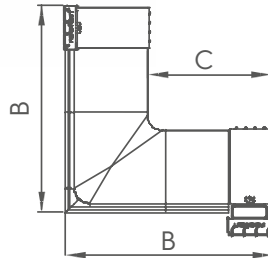

External 90° corner with brackets

Element size (mm)

	125/87	150/100
A	125	150
B	300	300
C	150	120