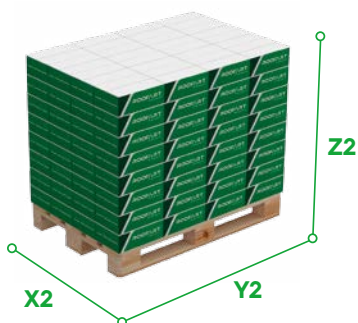

BJ 125

BJ 150

	BJ 125	BJ 150
Pieces in box		
	40	40
Boxes on pallet		
	72	72
Box		
	5.8	7.2
Pallet		
	435	536

NOTE: The real Colors might be different from printed Colors on the leaflets. Please, see the samples before choosing the desired color.

Element size (mm)

	125/87	150/100
A	125	150
B	69	95
C	159	192

Pallet size (mm)

	125/87	150/100
X2	800	800
Y2	1200	1200
Z2	1030	1030

Box size (mm)

	125/87	150/100
X1	200	200
Y1	300	300
Z1	110	110

CU 125

CU 150