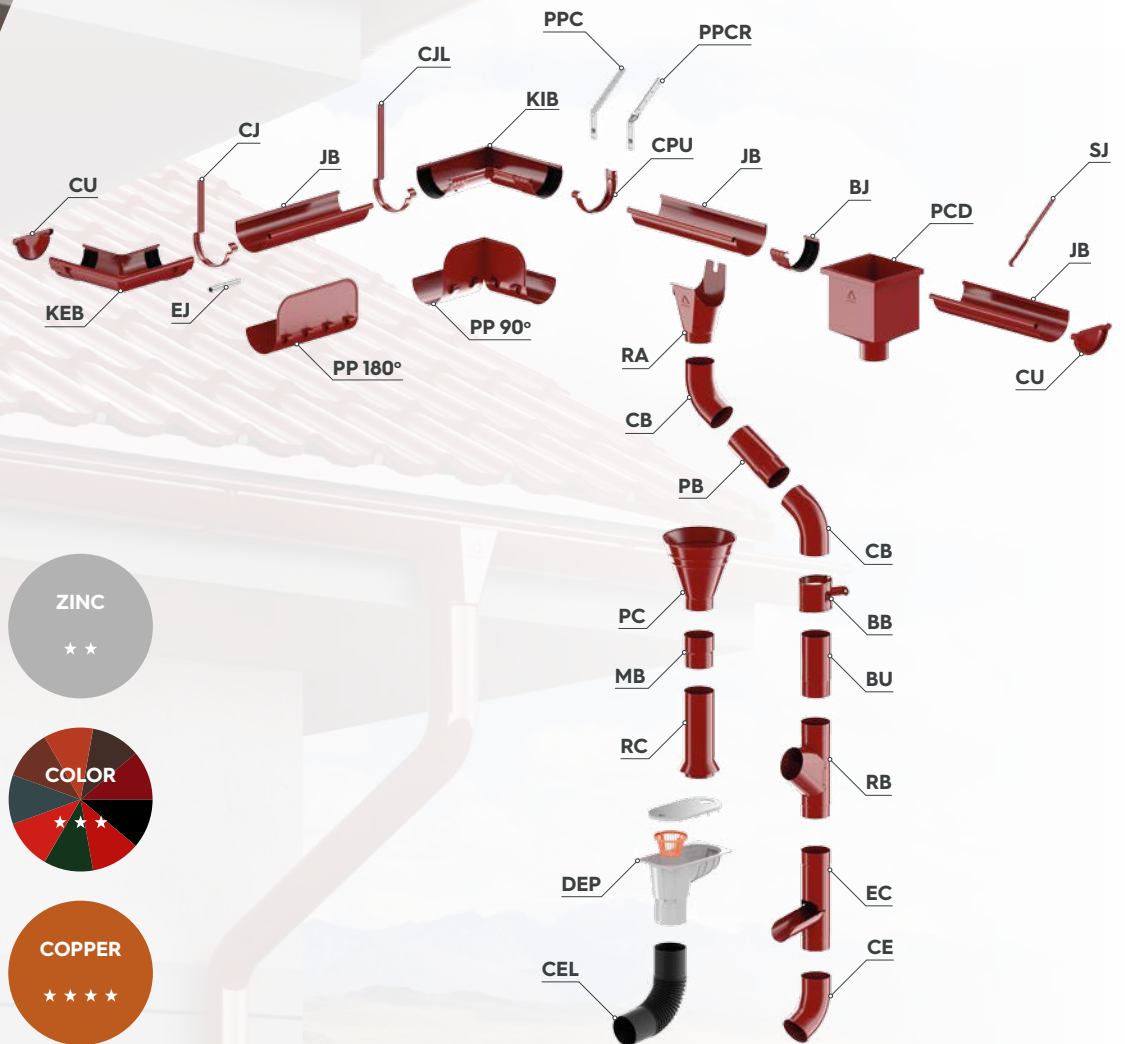

Content

- 3 JB - Gutter L-3000
- 4 JB -Gutter L-4000
- 5 BJ - Gutter joint
- 6 CU - Universal stop end
- 7 CJ - Rafter bracket
- 8 CJL - Long bracket
- 9 CPU - Universal bracket
- 10 PPC/ PPCR - Bracket support/ twisted
- 11 KEB - External 90° corner with brackets
- 12 KIB - Internal 90° corner with brackets
- 13 KE - External 90° corner
- 14 KI - Internal 90° corner
- 15 RA - Gutter outlet
- 16 CB - Pipe bend 60°
- 17 BU - Downpipe L-3000
- 18 PB - Intermediate pipe L-1000
- 19 BB - Pipe holder
- 20 CE - Shoe 60°
- 21 RB - Pipe branch
- 22 EC - Rainwater diverter
- 23 PC - Round hopper
- 24 PCD - Rectangular hopper
- 25 EJ - Gutter joint element, SJ - Gutter stabilizer
- 26 MB - Flare fitting
- 27 PP - Corner overflow element 90°
- 28 PP - Straight overflow element 180°
- 29 RC - Drain connector
- 30 DEP - Decanter, CEL - Elastic bend