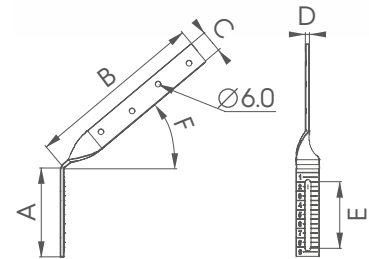

Element size (mm)		
	125/87	150/100
A	95	95
B	190	190
C	25	25
D	4	4
E	70	70
F	40°	40°

PPCR	
EAN-13 bar-code	4.841.159.014.946
Material	Zinc coated steel

Element size (mm)		
	125/87	150/100
A	95	95
B	190	190
C	25	25
D	4	4
E	70	70
F	40°	40°

Box size (mm)		
	125/87	150/100
X1	200	200
Y1	300	300
Z1	110	110