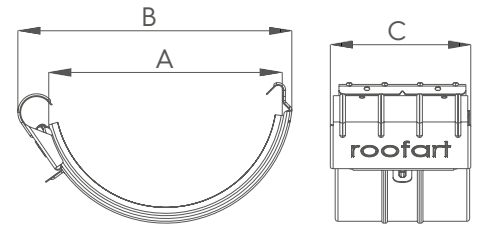

EN 612:2006

Pallet size (mm)

	125/87	150/100
X1	1200	1200
Y1	4000	4000
Z1	810	810

Element size (mm)

	125/87	150/100
A	125	150
B	18	20
C	4000	4000
D	62	86
E	68	97

JB 125

JB 150

EAN-13 barcode	Colors	RAL	EAN-13 barcode
4.841.159.000.642	Wine red	3005	4.841.159.001.946
4.841.159.000.383	Brick red	3009	4.841.159.001.687
4.841.159.000.123	Red	3011	4.841.159.001.427
4.841.159.010.467	Green	6020	4.841.159.010.764
4.841.159.007.207	Iron grey	7011	4.841.159.007.498
4.841.159.007.788	Bricky	8004	4.841.159.008.075
4.841.159.000.901	Grey brown	8017	4.841.159.002.202
4.841.159.005.838	Brown	8019	4.841.159.006.125
4.841.159.006.415	Black	9005	4.841.159.006.705
4.841.159.001.168	White	9010	4.841.159.002.462
4.841.159.005.272	Copper		4.841.159.005.555
4.841.159.004.022	Zinc		4.841.159.004.282

Element size (mm)

	125/87	150/100
A	125	150
B	145	176
C	72	72

Pallet size (mm)

	125/87	150/100
X2	800	800
Y2	1200	1200
Z2	1680	1680

Box size (mm)

	125/87	150/100
X1	290	290
Y1	390	390
Z1	170	170

BJ 125

BJ 150