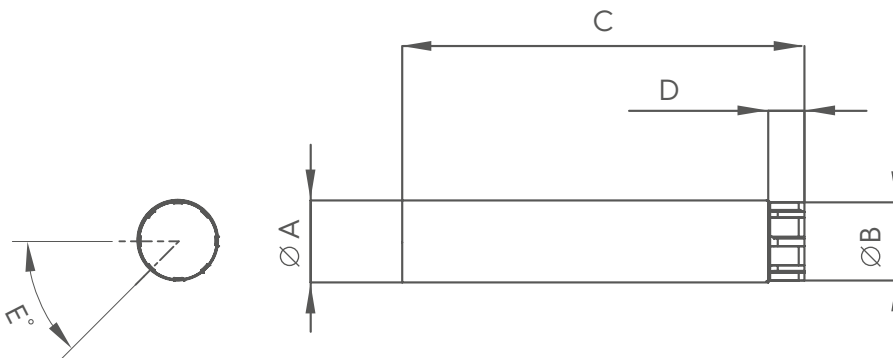

EN 612:2006

Pallet size (mm)

	125/87	150/100
X1	1200	1200
Y1	2000	2000
Z1	810	810

Element size (mm)

	125/87	150/100
A	87	100
B	86	98
C	1000	1000
D	50	50
E	45°	45°

PB 87

PB 100

EAN-13 barcode	Colors	RAL	EAN-13 barcode
4.841.159.000.765	Wine red	3005	4.841.159.002.066
4.841.159.000.505	Brick red	3009	4.841.159.001.809
4.841.159.000.246	Red	3011	4.841.159.001.540
4.841.159.010.610	Green	6020	4.841.159.010.917
4.841.159.007.344	Iron grey	7011	4.841.159.007.634
4.841.159.007.931	Bricky	8004	4.841.159.008.228
4.841.159.001.021	Grey brown	8017	4.841.159.002.325
4.841.159.005.975	Brown	8019	4.841.159.006.262
4.841.159.006.552	Black	9005	4.841.159.006.842
4.841.159.001.281	White	9010	4.841.159.002.585
4.841.159.005.418	Copper		4.841.159.005.692
4.841.159.004.152	Zinc		4.841.159.004.404