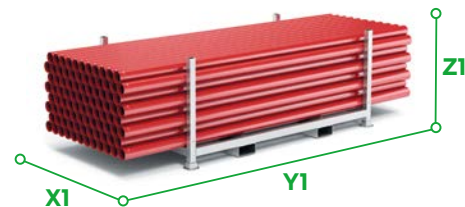

EN 612:2006

Pallet size (mm)

	125/87	150/100
X1	1200	1200
Y1	3000	3000
Z1	810	810