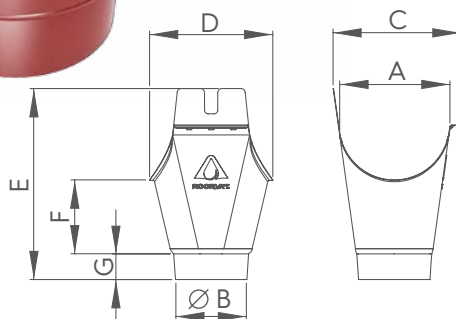

Element size (mm)