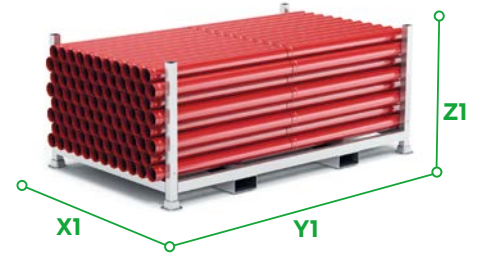

EN 612:2006

Pallet size (mm)

	125/87	150/100
X1	1200	1200
Y1	2000	2000
Z1	810	810