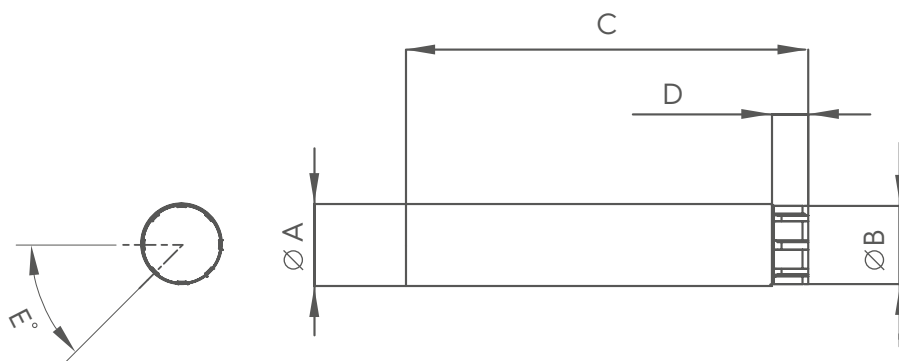

EN 612:2006

Pallet size (mm)

	125/87	150/100
X1	1200	1200
Y1	3000	3000
Z1	810	810

Element size (mm)

	125/87	150/100
A	87	100
B	86	98
C	3000	3000
D	50	50
E	45°	45°

BU 87

BU 100

EAN-13 barcode	Colors	RAL	EAN-13 barcode
4.841.159.000.796	Wine red	 3005	4.841.159.002.097
4.841.159.000.536	Brick red	 3009	4.841.159.001.830
4.841.159.000.277	Red	 3011	4.841.159.001.571
4.841.159.010.634	Green	 6020	4.841.159.010.931
4.841.159.007.368	Iron grey	 7011	4.841.159.007.658
4.841.159.007.955	Bricky	 8004	4.841.159.008.242
4.841.159.001.052	Grey brown	 8017	4.841.159.002.356
4.841.159.005.999	Brown	 8019	4.841.159.006.286
4.841.159.006.576	Black	 9005	4.841.159.006.866
4.841.159.001.311	White	 9010	4.841.159.002.615
4.841.159.005.449	Copper		4.841.159.005.722
4.841.159.004.183	Zinc		4.841.159.004.435